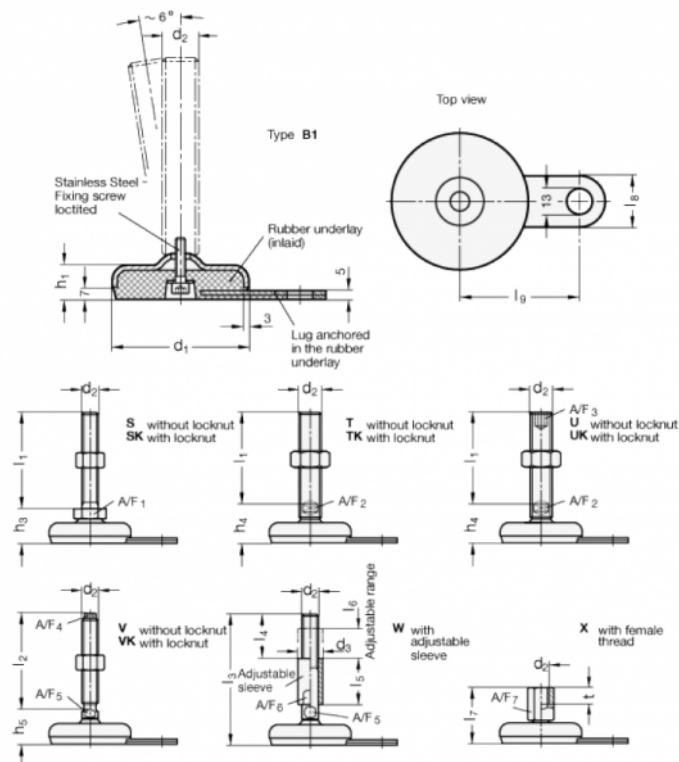

Article number: 203360M12125B1S

Description: E+G levelling foot  
GN 33-60-M12-125-B1-S, Stainless steel

Note: S Without nut, External hexagon at the bottom

## Measures

A/F1	= 17
d1	= 60
d2	= M12
h1	= 19
h3	= 27
l1	= 125
l8	= 25
l9	= 50